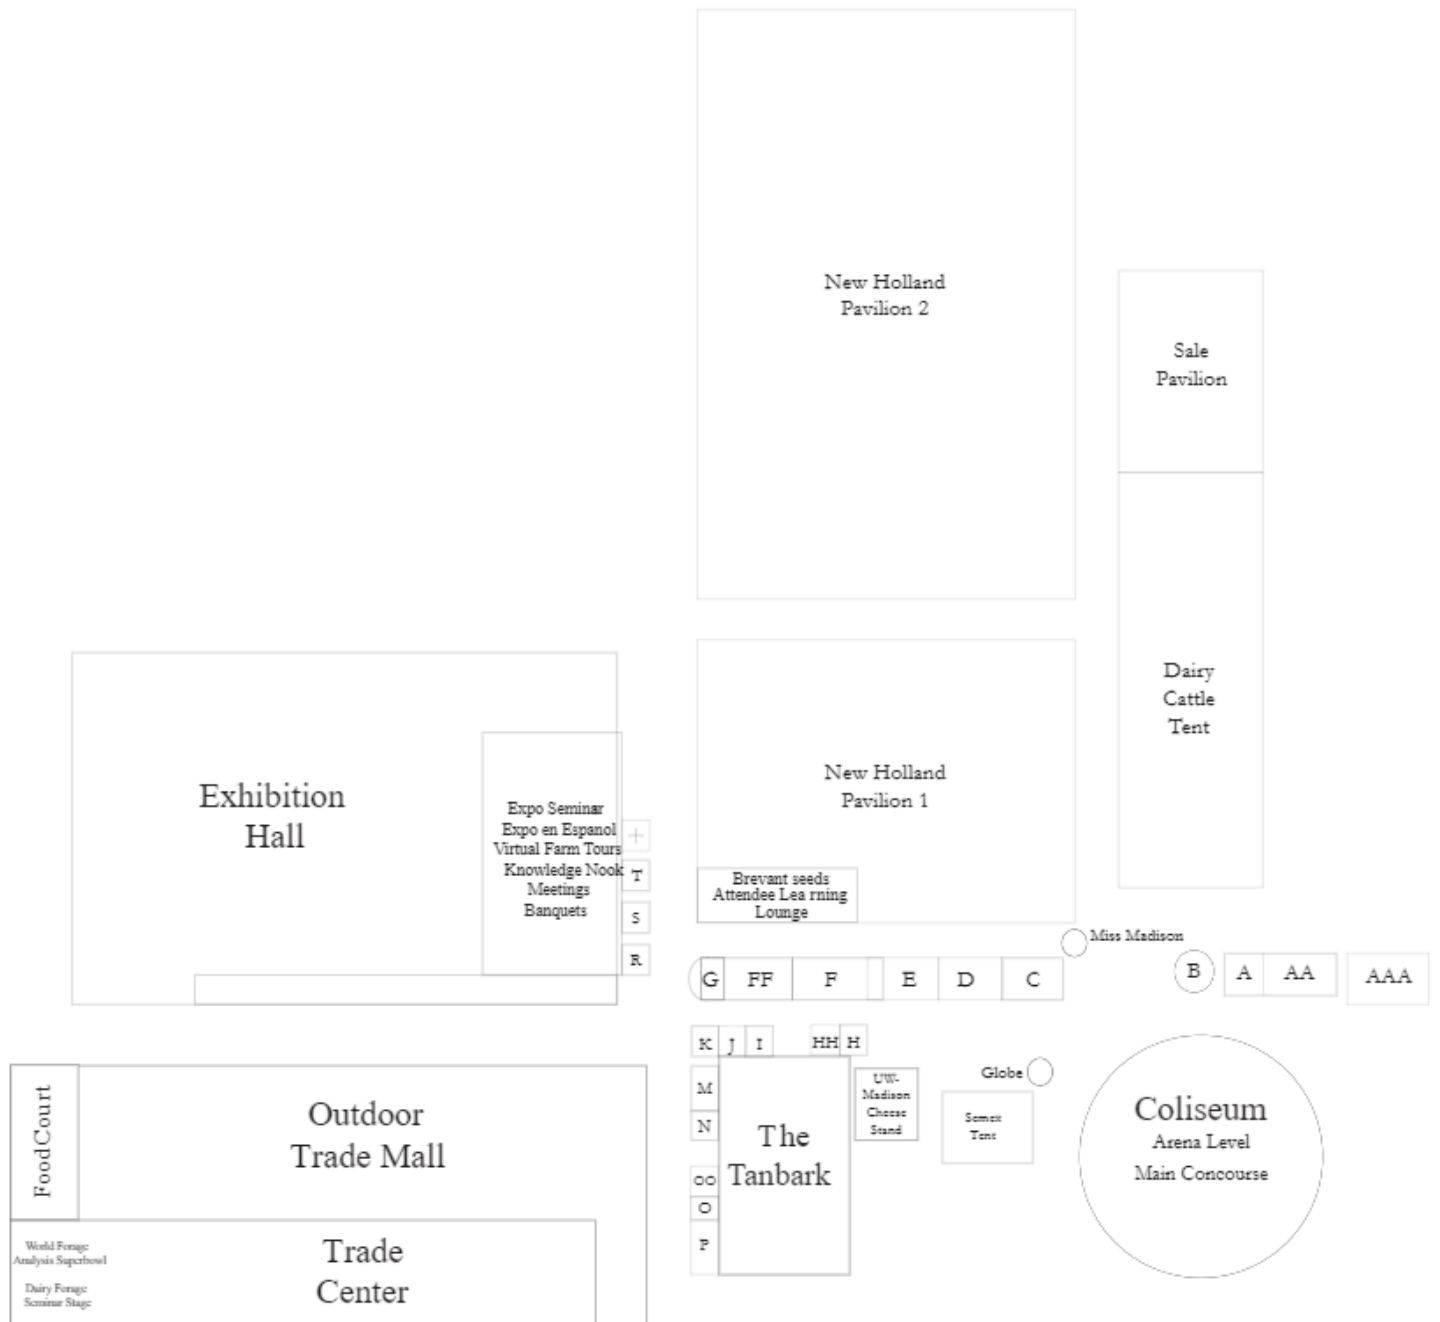

WORLD DAIRY EXPO

GROUNDS MAP:

If you are not in the Outdoor Trade Mall, please use the map below to circle your booth letter.

WORLD DAIRY EXPO

INDIVIDUAL BOOTH DIAGRAM:

Please use the box below to communicate the orientation of your tent within your lot. Be sure to indicate adjoining booth numbers or aisles. Additional labor charges will be applied for booths that must be relocated once placed.

GROUNDS MAP

WEST
(Exhibition Hall)

NORTH
(North Parking Lot)

SOUTH
(Outdoor Trade Mall)

EAST
(Coliseum & Show Ring)

event essentials

WDE@EVENTESSENTIALS.COM